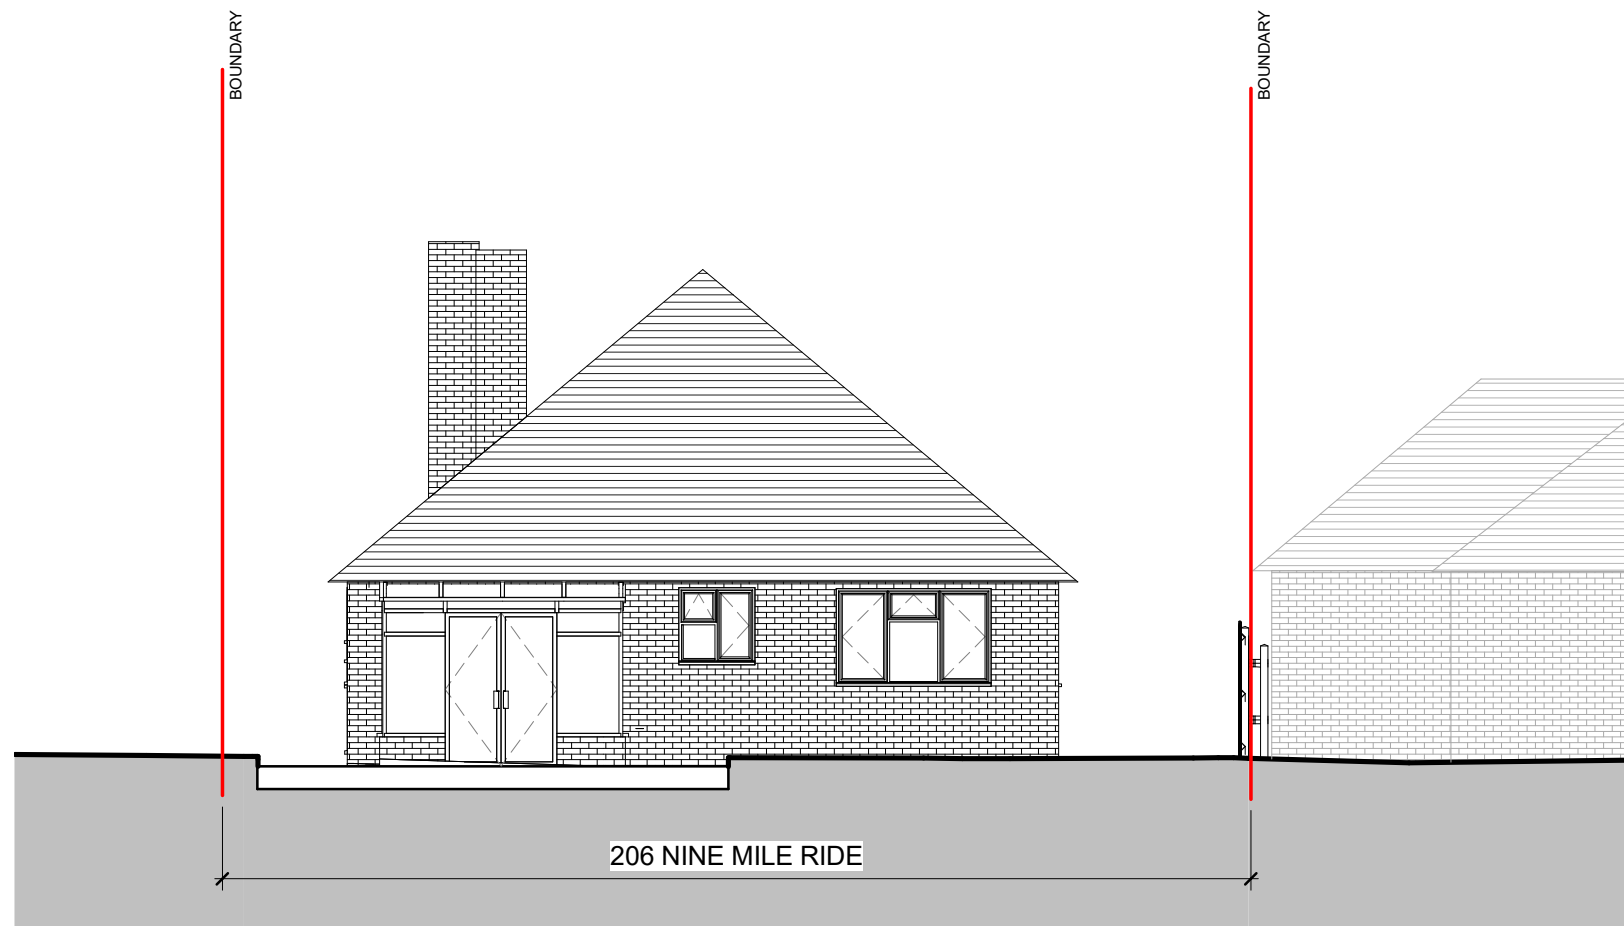

Date Issue/Revisions

REAR ELEVATION - SOUTH

SIDE ELEVATION - WEST

EXISTING ELEVATIONS

39

Scale at A3 (1:100)

Form Design Group
Walton on Thames, Surrey. KT12 4RZ
Tel 01932 213248

- Architecture
- Planning
- Structures
- interiors
- Landscape